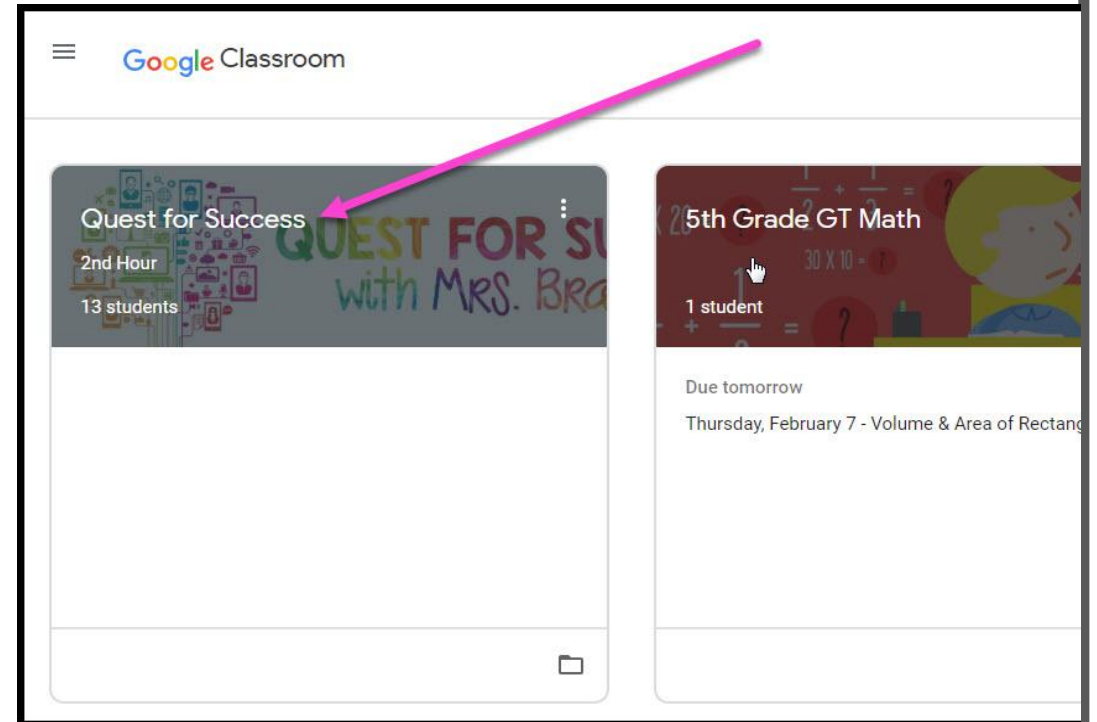

Navigating Classroom

1

Click on the waffle button and then the [Google Classroom](#) icon.

Navigating Classroom

2

Click on the class you wish to view.

Navigating Classroom

 = High Interest for Parents

3

Page tools
(Left side)

The screenshot shows a Classroom page for '3rd hour Science'. The page layout includes a top navigation bar with a menu icon (1), the current class name (2), and tabs for 'Stream' (3), 'Classwork' (4), and 'People' (5). On the right side of the top bar are a waffle button (6) and a profile picture (7). The main content area features a header for the class (2) with a background image of tools, an 'Upcoming' section (8) with a 'View all' link, a sharing box, and a section for class updates (9) with a 'See when new assignments are posted' option.