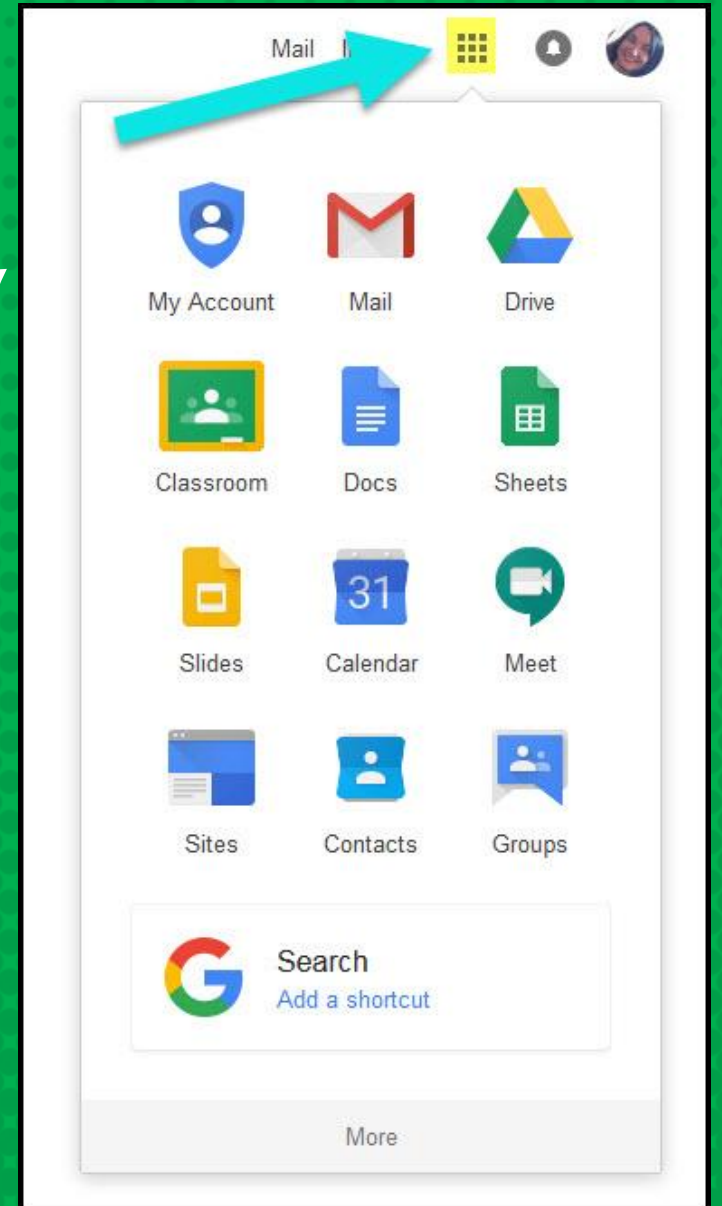

4

Type in your child's
Google Email address
& click "next."

Getting Started

A screenshot of a Google login page. At the top left is the Google logo. Below it, the text "Hi Tanya" is displayed, followed by a small profile icon and the email address "bratton@opsb.info". Underneath is a text input field with the placeholder "Enter your password". To the left of the input field is a link that says "Forgot password?". To the right of the input field is a blue button labeled "NEXT". A red arrow points from a red-bordered box containing the text "Click on Next" to the "NEXT" button.

5

Type in your
PASSWORD
& click "next."

NOW YOU'LL SEE

that you are signed in to
your Google Apps for
Education account!

GOOGLE SUITE

Click on the 9 squares (Waffle/Google Apps Grid) icon in the top right hand corner to see the Google Suite of Products!