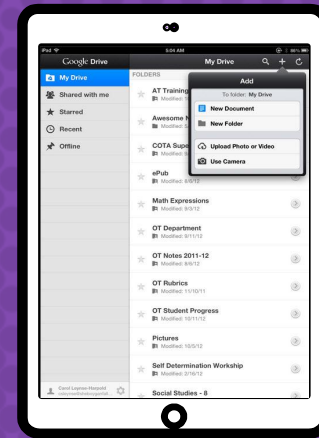

Navigating Classroom

4

Assignment
details

The screenshot displays the Classroom interface with the following elements and callouts:

- 1** Classwork Tab
- 2** View your work
- 3** Google Calendar and Class Drive folder
- 4** View your files
- 5** Topics available
- 6** Topic Headings (Benchmark Tests, Daily Lesson Files)
- 7** Assignment Title (For the Week of September 2 - 6)
- 8** Assignment Due Date (Due Today)
- 9** Assignment Status (Assigned)
- 10** Attached files/links (Day 1 - Multistep Equatio... PDF, Day 2 - Variables on Both... PDF, Day 3 - Infinite & No Solu... PDF, Day 4 - Algebraic Propor... PDF)
- 11** Click to view assignment (View Assignment)

1 Classwork Tab	5 Topics available	9 Assignment Status
2 See your Grades	6 Topic Headings	10 Attached files/links
3 See Due Dates	7 Assignment Title	11 Click to view assignment
4 View your files	8 Assignment Due Date	

ACCESS

ANYWHERE

ANDROID

IPHONE

TABLET

DESKTOP

GOOGLE APPS

allow you to edit Google assignments from any device that is connected to the internet!